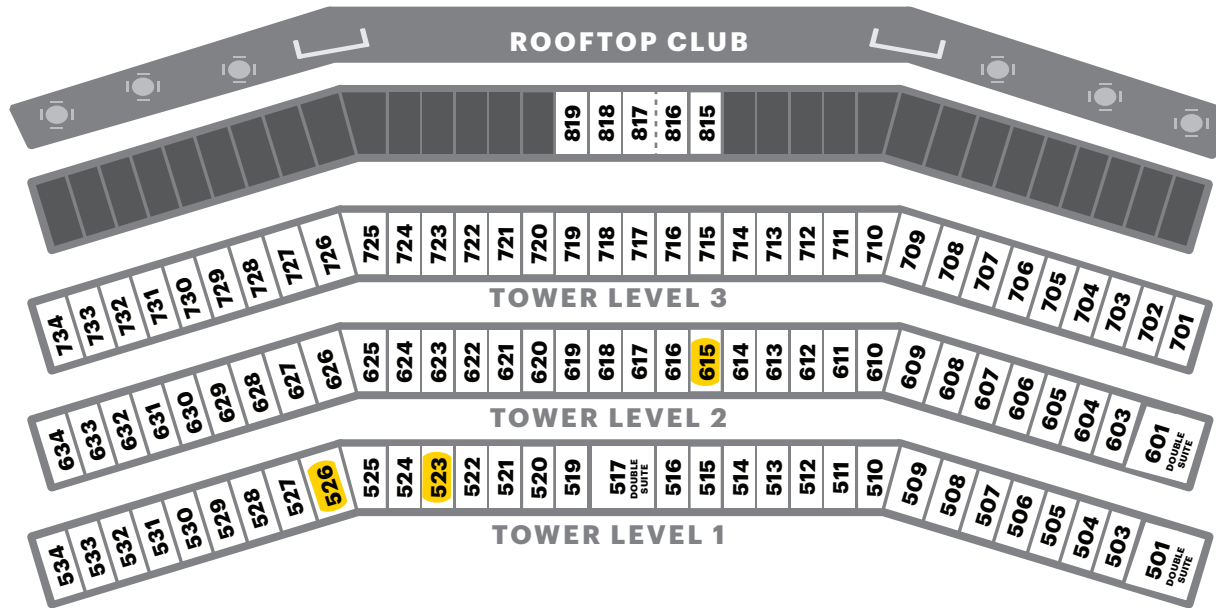

Stadium VIP Suites

LEVI'S STADIUM • SANTA CLARA, CA

Stadium VIP Suites

SUITE PACKAGES

- 20-person suites
- Suites starting at \$3,250 per person
- Suites are available in single-year and multi-year agreements

\$3,250
per person

**GOAL TO 10
YARD LINE**

\$3,500
per person

**15 TO 30
YARD LINE**

\$3,750
per person

**35 TO 45
YARD LINE**

\$4,000
per person

**45 TO 50
YARD LINE**

LEVI'S STADIUM • SANTA CLARA, CA

AMENITIES

- Standard food and beverage package for each guest starting when stadium gates open with access continuing throughout game
- Game program for each guest
- Souvenir College Football Playoff lanyard and ticket sleeve
- Option to purchase hotel rooms from Playoff Premium room block (up to half of the total suite capacity)
- Option to purchase preferred Playoff Premium stadium parking
- Four Taste of the Championship tickets on Sunday, January 6, 2019