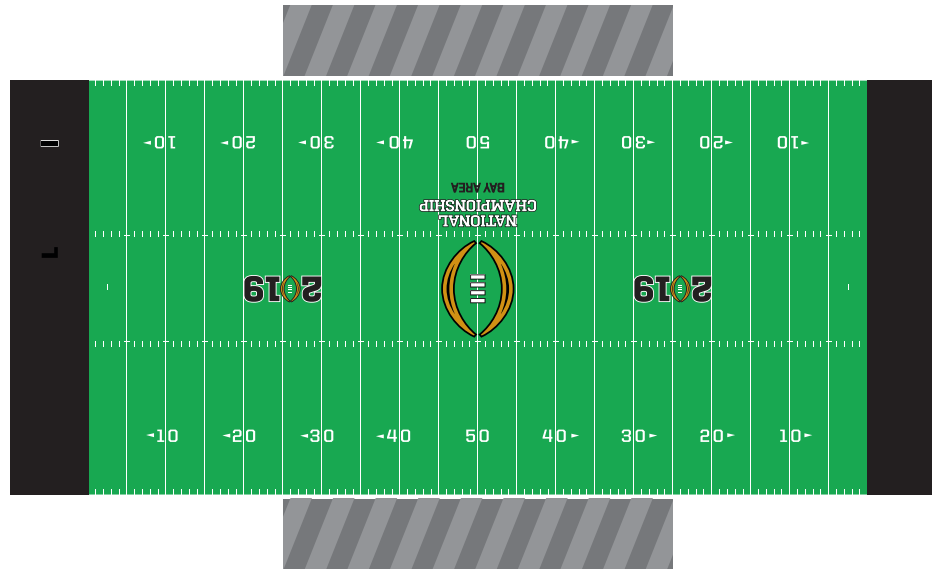

Stadium VIP Suites

LEVI'S STADIUM • SANTA CLARA, CA

Stadium VIP Suites

SUITE PACKAGES

- 20-person suites
- Suites starting at \$3,250 per person
- Suites are available in single-year and multi-year agreements

\$3,250
per person

**GOAL TO 10
YARD LINE**

\$3,500
per person

**15 TO 30
YARD LINE**

\$3,750
per person

**35 TO 45
YARD LINE**

\$4,000
per person

**45 TO 50
YARD LINE**

LEVI'S STADIUM • SANTA CLARA, CA

AMENITIES

- Standard food and beverage package for each guest starting when stadium gates open with access continuing throughout game
- Game program for each guest
- Souvenir College Football Playoff lanyard and ticket sleeve
- Option to purchase hotel rooms from Playoff Premium room block (up to half of the total suite capacity)
- Option to purchase preferred Playoff Premium stadium parking
- Four Taste of the Championship tickets on Sunday, January 6, 2019