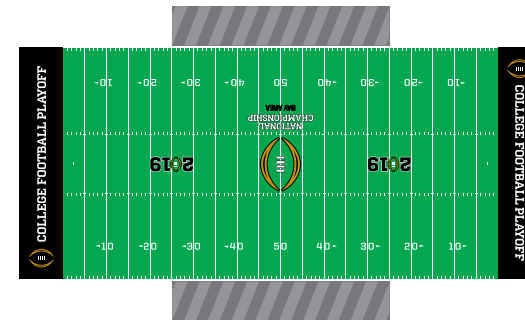

\$3,250
per person

**GOAL TO 10
YARD LINE**

\$3,500
per person

**15 TO 30
YARD LINE**

\$3,750
per person

**35 TO 45
YARD LINE**

\$4,000
per person

**45 TO 50
YARD LINE**

LEVI'S STADIUM • SANTA CLARA, CA

AMENITIES

- Standard food and beverage package for each guest starting when stadium gates open with access continuing throughout game
- Game program for each guest
- Souvenir College Football Playoff lanyard and ticket sleeve
- Option to purchase hotel rooms from Playoff Premium room block (up to half of the total suite capacity)
- Option to purchase preferred Playoff Premium stadium parking
- Four Taste of the Championship tickets on Sunday, January 6, 2019