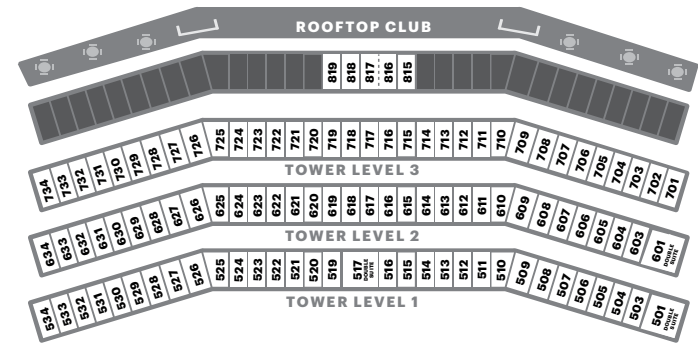

Stadium VIP Suites

LEVI'S STADIUM • SANTA CLARA, CA

Stadium VIP Suites

SUITE PACKAGES

- 20-person suites
- Suites starting at \$3,250 per person
- Suites are available in single-year and multi-year agreements

\$3,250
per person

**GOAL TO 10
YARD LINE**

\$3,500
per person

**15 TO 30
YARD LINE**

\$3,750
per person

**35 TO 45
YARD LINE**

\$4,000
per person

**45 TO 50
YARD LINE**

LEVI'S STADIUM • SANTA CLARA, CA

AMENITIES

- Standard food and beverage package for each guest starting when stadium gates open with access continuing throughout game
- Game program for each guest
- Souvenir College Football Playoff lanyard and ticket sleeve
- Option to purchase hotel rooms from Playoff Premium room block (up to half of the total suite capacity)
- Option to purchase preferred Playoff Premium stadium parking
- Four Taste of the Championship tickets on Sunday, January 6, 2019